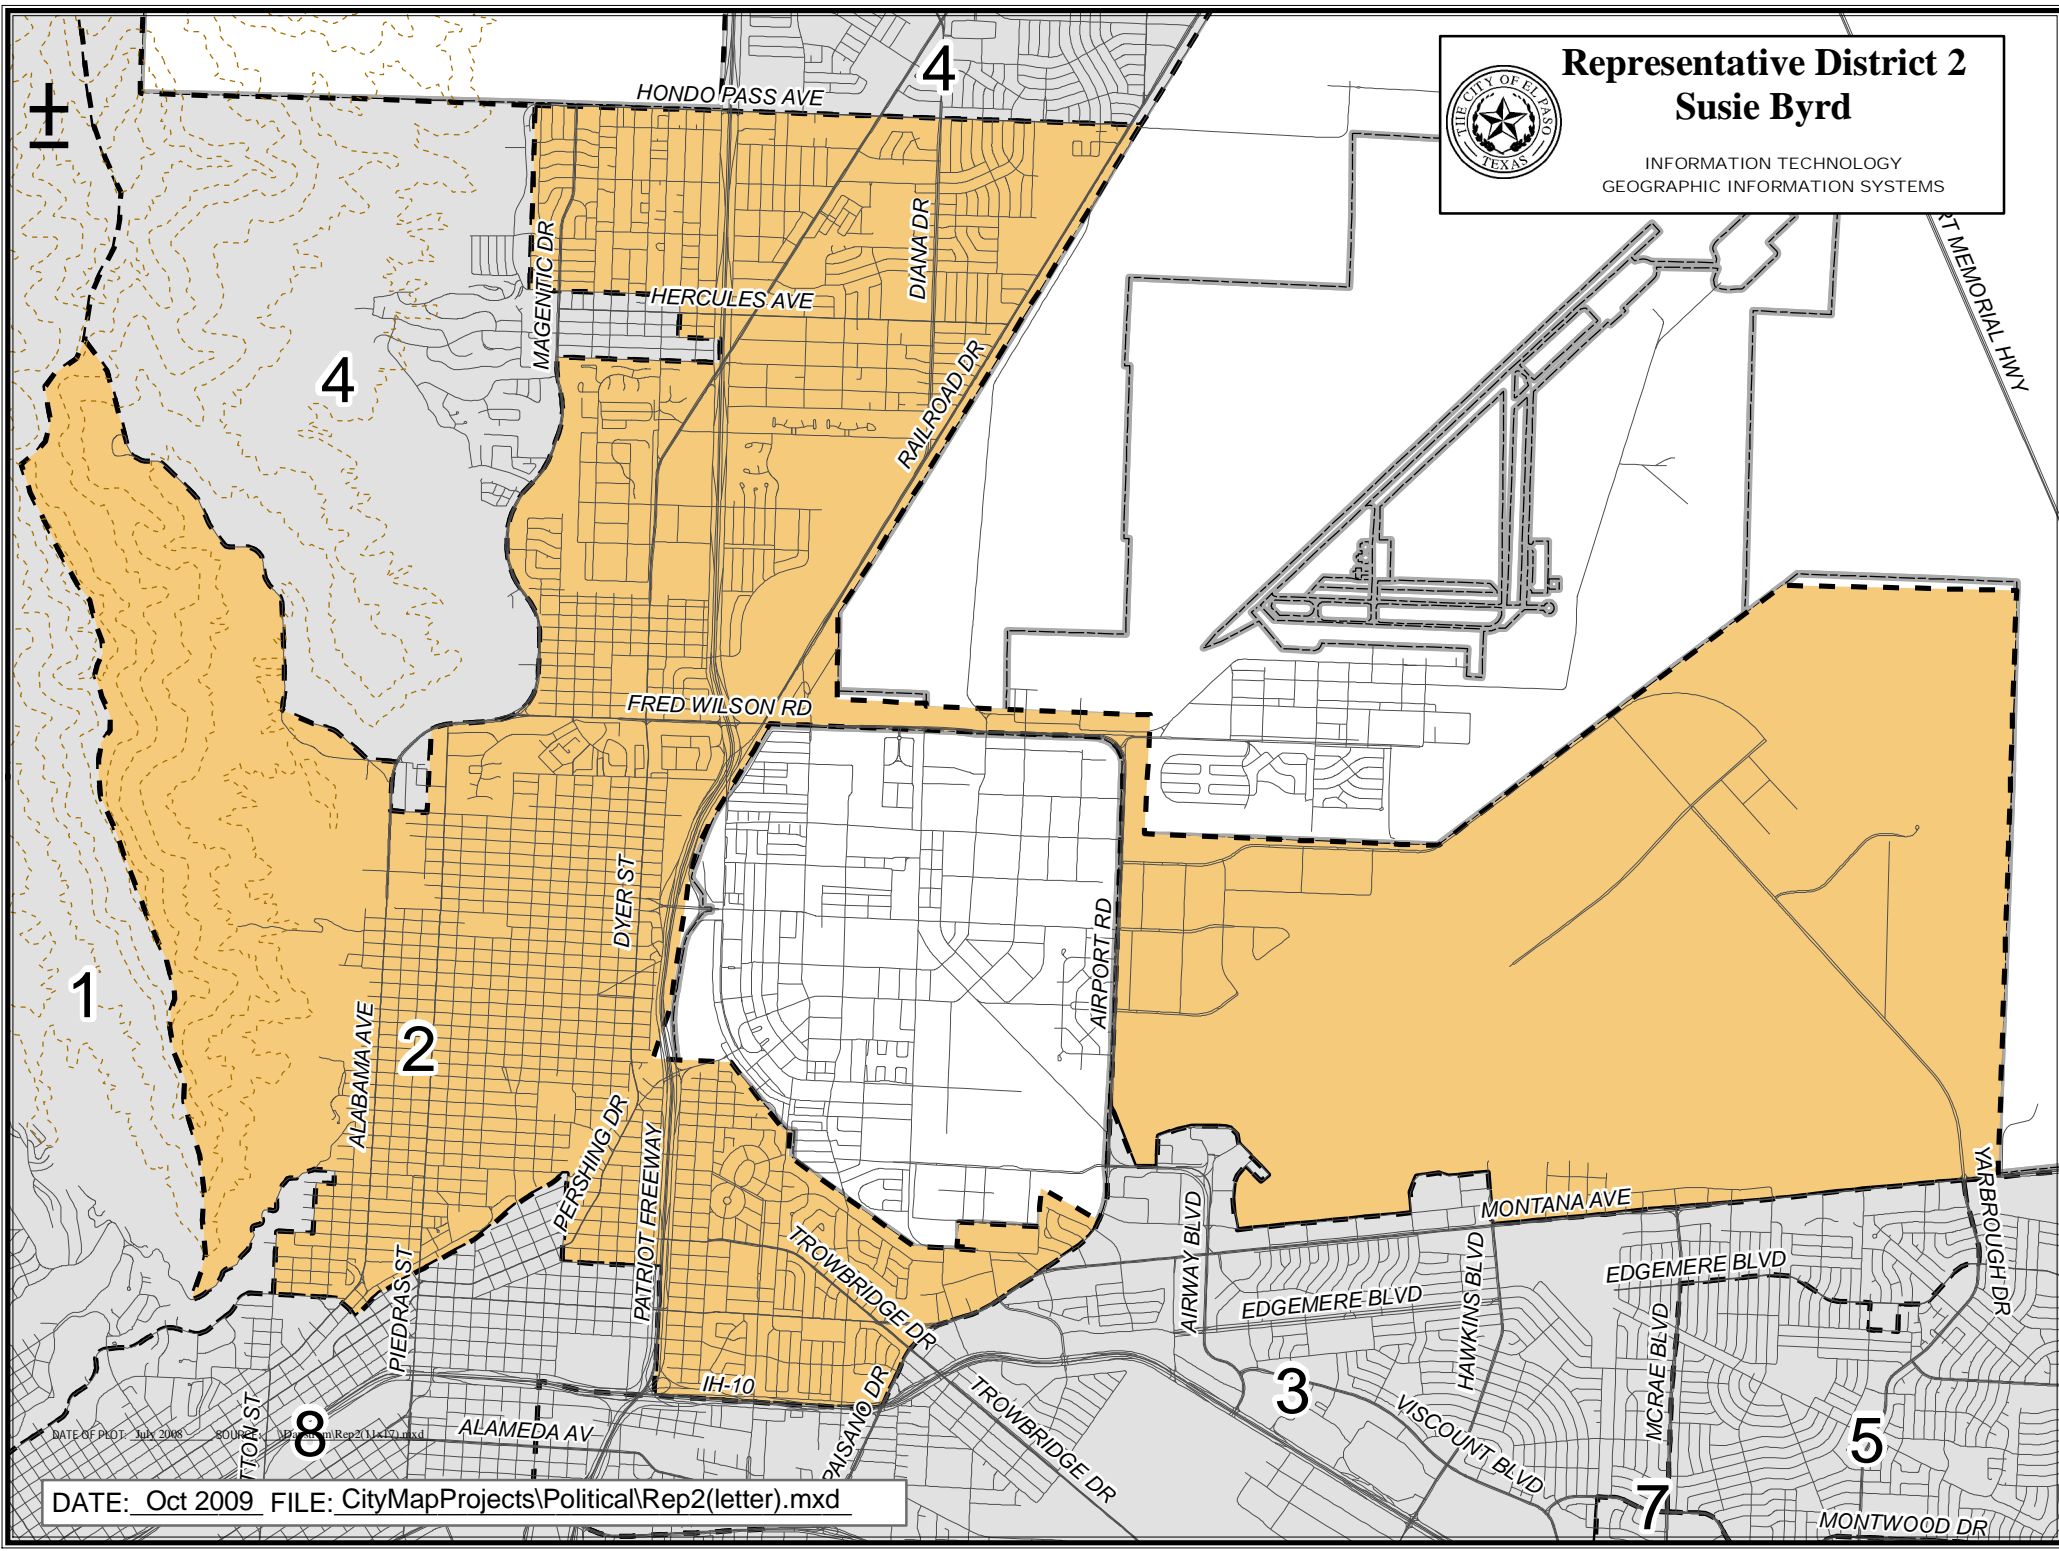

Representative District 2 Susie Byrd

INFORMATION TECHNOLOGY
GEOGRAPHIC INFORMATION SYSTEMS

DATE OF PLOT: July 2009
CITY OF EL PASO, TEXAS
GEOGRAPHIC INFORMATION SYSTEMS

DATE: Oct 2009 FILE: CityMapProjects\Political\Rep2(letter).mxd